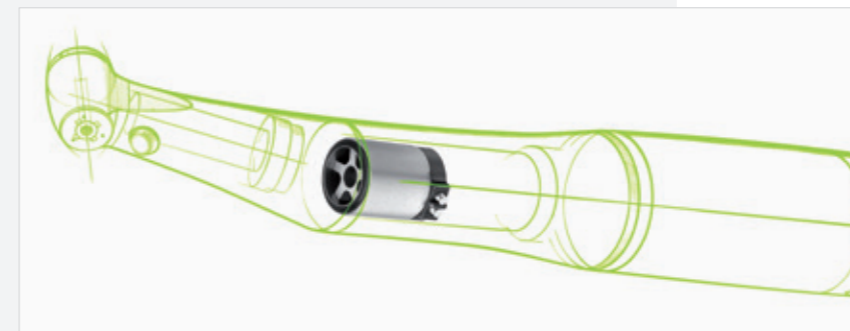

Absolutely independent

Daylight-quality light irrespective of your unit and without additional investment thanks to built-in LED generator.